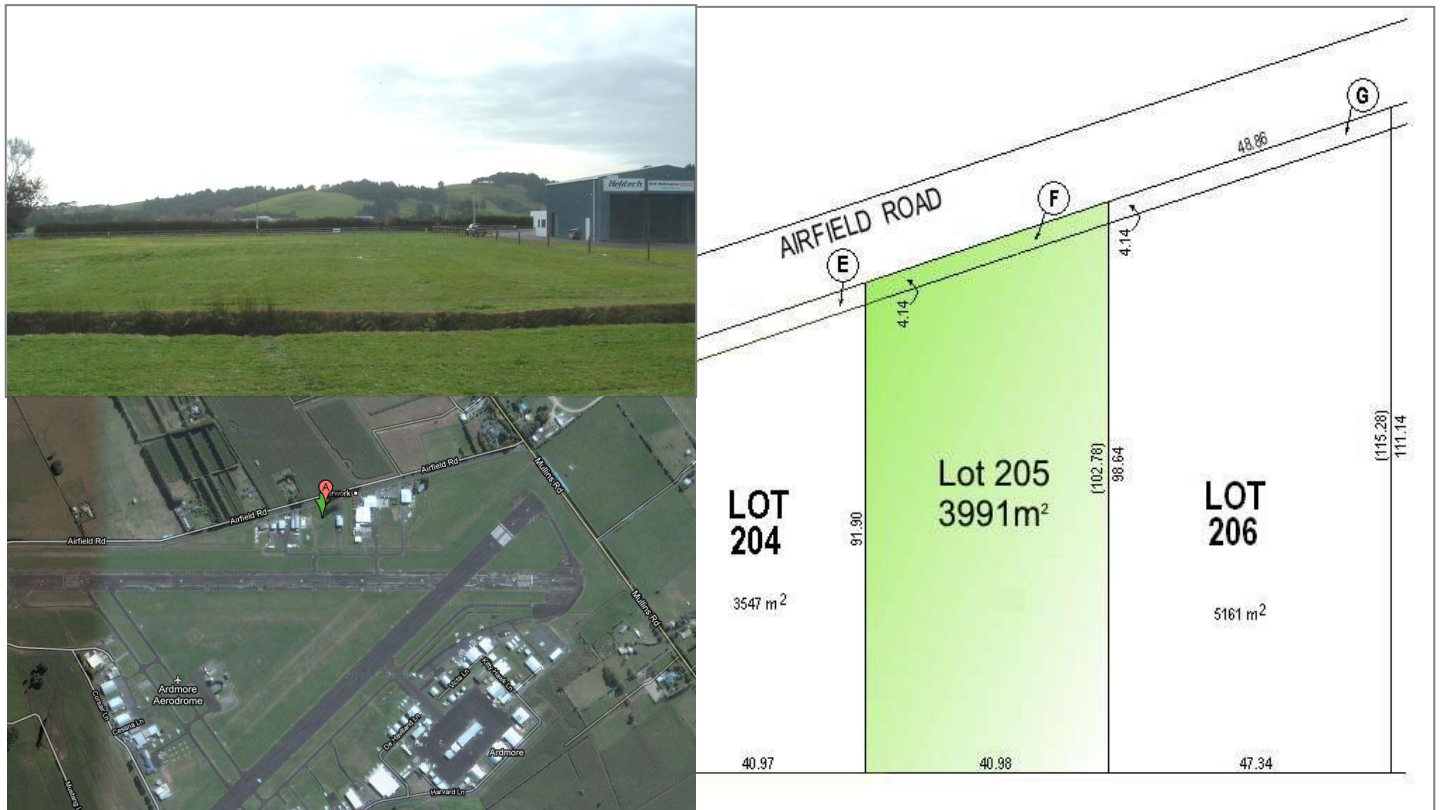

Lot 205 - Site for lease

Site address: Airfield Road

Size of site: 3991m²

Available from: August 2011

Rental: Negotiable

Terms: Flexible lease terms available

Site features: External road access
High visibility
Level site