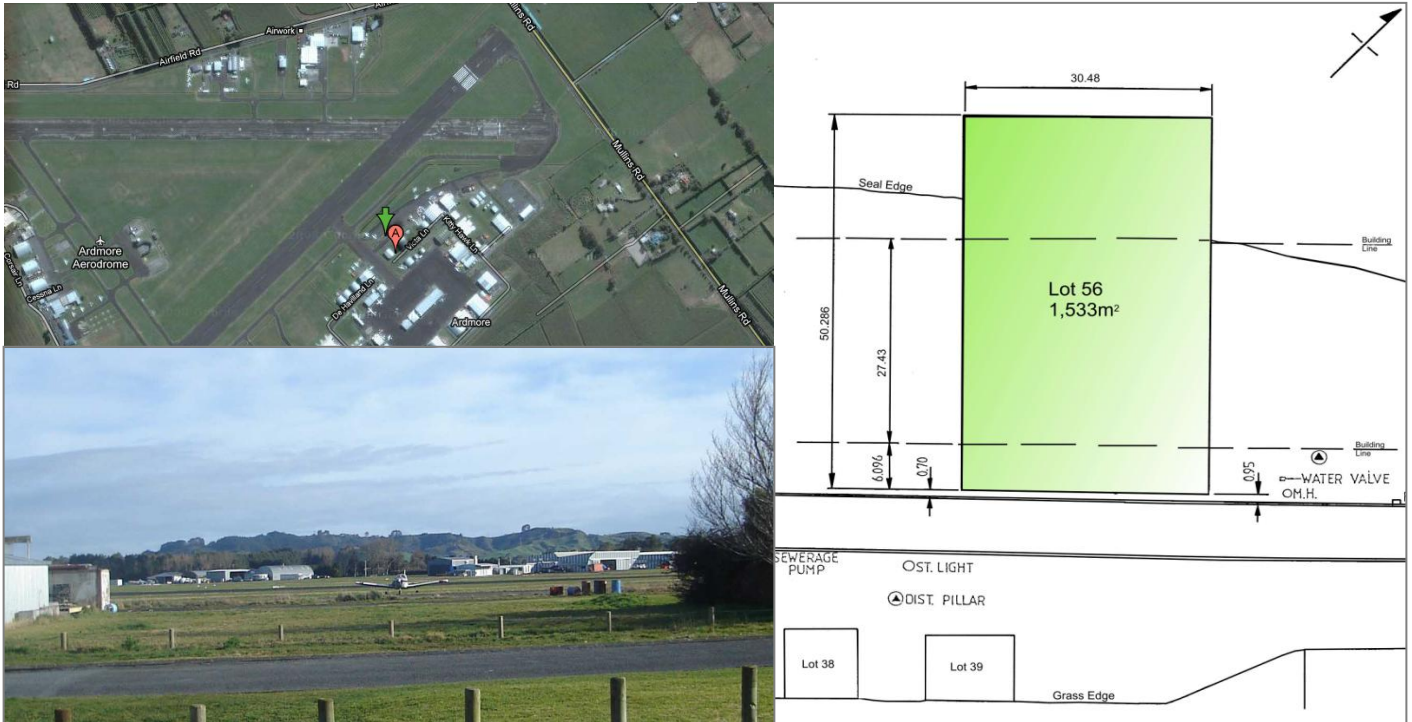

# Lot 56 - Site for lease

Site address: Harvard Lane, Ardmore Airport

Size of site: 1884m<sup>2</sup>

Available from: August 2011

Rental: negotiable

Terms: Flexible lease terms available

Site features: Level site  
A+ location  
Good runway access